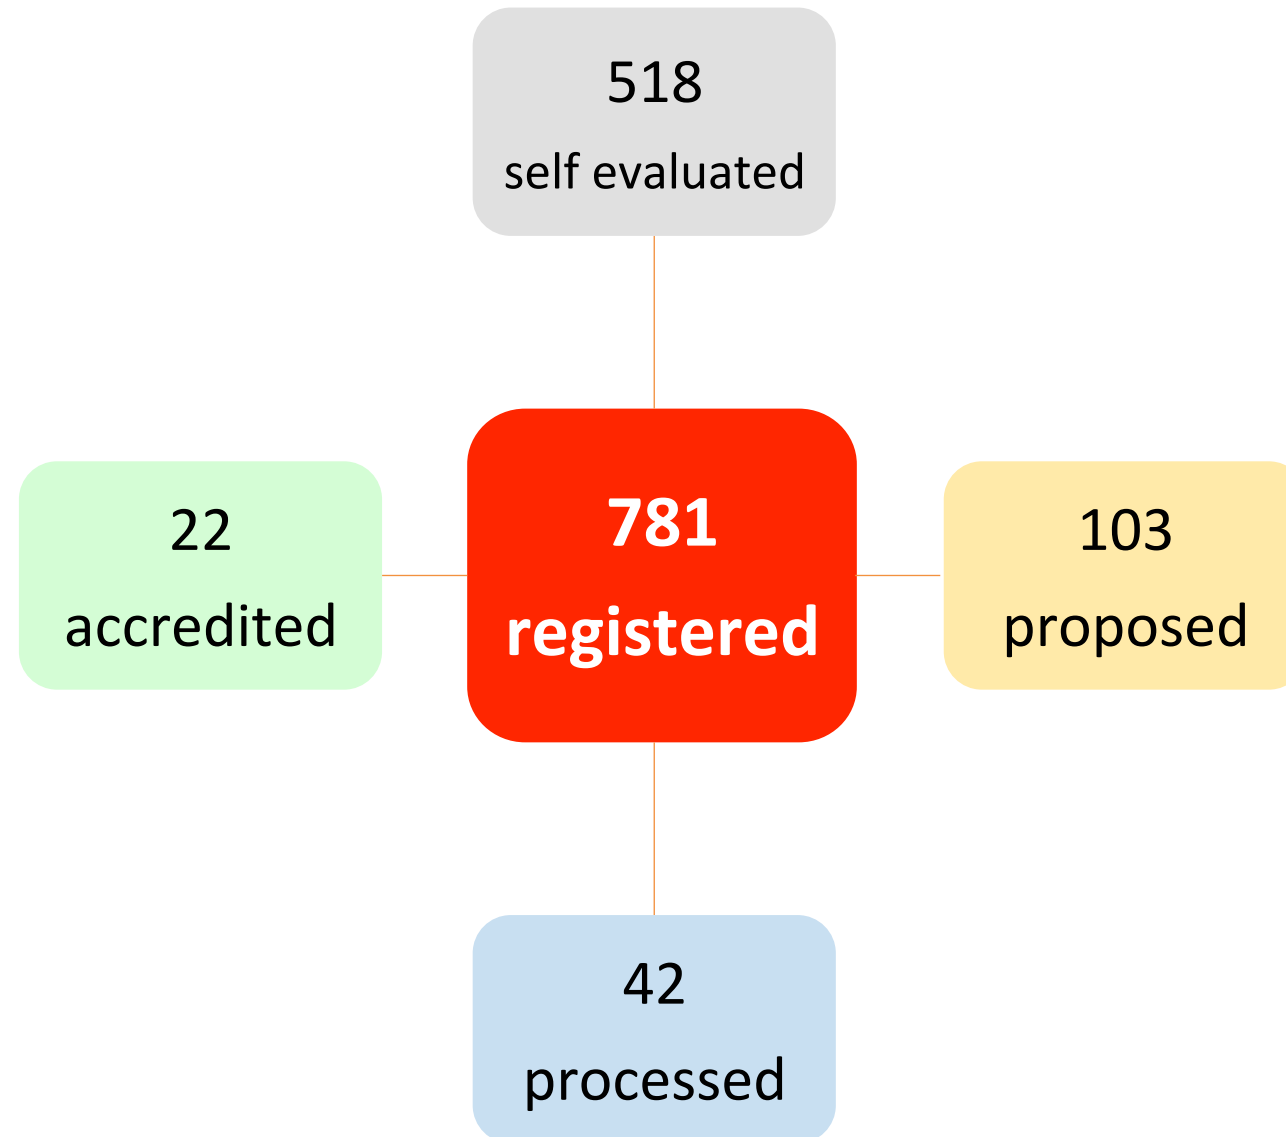

LIST OF INDONESIAN JOURNALS INDEXED BY SCOPUS to be indexed in ACI (1)

No	Journal	Publisher
1	International Journal of Electrical Engineering and Informatics	Institut Teknologi Bandung (ITB)
2	Journal of ICT Research and Applications	Institut Teknologi Bandung (ITB)
3	Journal of Mathematical and Fundamental Sciences	Institut Teknologi Bandung (ITB)
4	Journal of Engineering and Technological Sciences	Institut Teknologi Bandung (ITB)
5	Indonesian Journal of Chemistry	Universitas Gadjah Mada (UGM)
6	Indonesian Journal of Geography	Universitas Gadjah Mada (UGM)
7	Gadjah Mada International Journal of Business	Universitas Gadjah Mada (UGM)
8	International Journal of Power Electronics and Drive Systems	Institute of Advanced Engineering and Science (IAES)
9	International Journal of Electrical and Computer Engineering	Institute of Advanced Engineering and Science (IAES)
10	Bulletin of Chemical Reaction Engineering & Catalysis	Universitas Diponegoro (UNDIP)
11	International Journal of Technology	Universitas Indonesia (UI)
12	Biodiversitas	Universitas Negeri Sebelas Maret (UNS)
13	Indonesian Journal of Applied Linguistics	Universitas Pendidikan Indonesia (UPI)